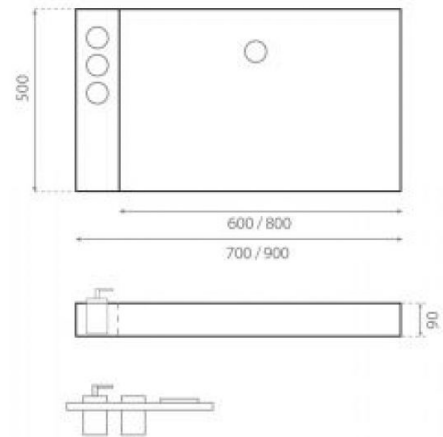

# Stainless steel frame top 90

## Ref. 0302-C AZ

900x500x90 mm.